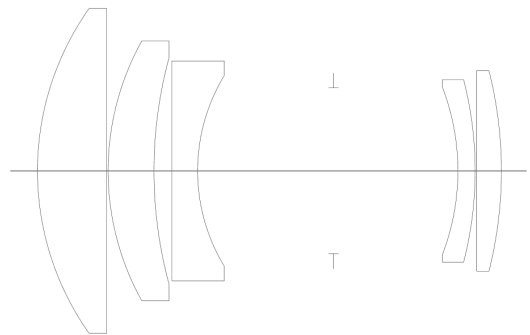

Schneider Kreuznach

150mm LS f/3.5

Specifications

Aperture range	f/3.5- f/32
Angle of view	26°
Focusing system	Auto Focus / Manual
Filter	72mm
Optical construction	5 elements 5 groups
Lens hood	Bayonet Metal Hood
Flash sync	Up to 1/1600
LS shutter speed max.	1/1600s
XF FPS shutter speed max.	1/4000s
Weight	645g 1.42lb
Equivalent to 35mm	94mm

Lens Elements

5 elements, 5 groups

Focus range

Min. focus distance	150cm / 4.92ft
Maximum magnification ratio	0.12x
Area covered (WxH)	461mm x 341mm 18.1" x 13.4"

Compatibility

Mount	XF 645 Bayonet
Supported systems	XF Camera System 645 DF/DF ⁺
2x Teleconverter	yes