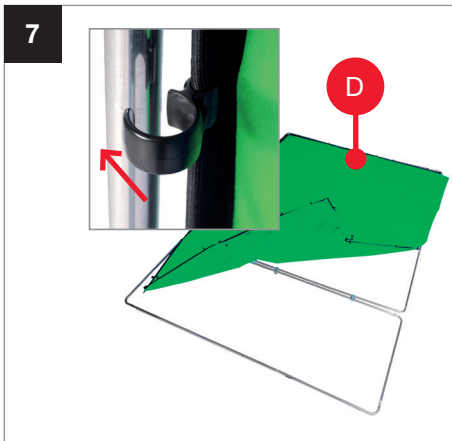

Setting up the Chroma Key FX 4x3m Background Kit

Setting up the Chroma Key FX 4x3m Background Kit