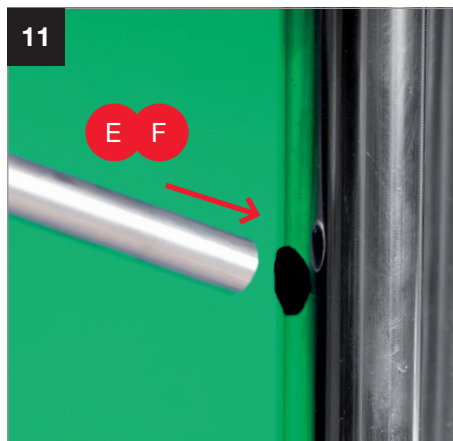

Setting up the Chroma Key FX 4x3m Background Kit

Setting up the Chroma Key FX 4x3m Background Kit