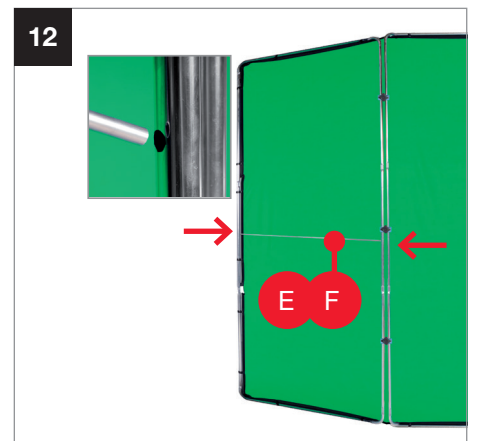

Setting up the Chroma Key FX 4x3m Background Kit

Setting up the Chroma Key FX 4x3m Background Kit