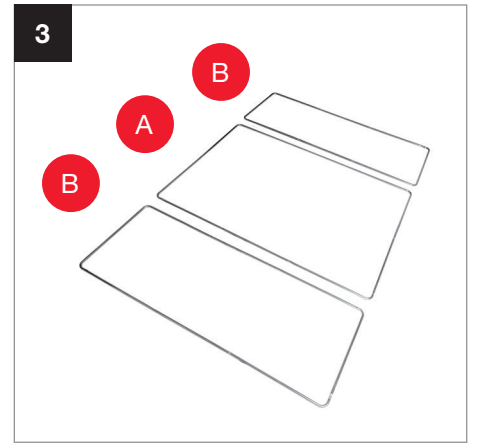

Setting up the Chroma Key FX 4x3m Background Kit

Setting up the Chroma Key FX 4x3m Background Kit