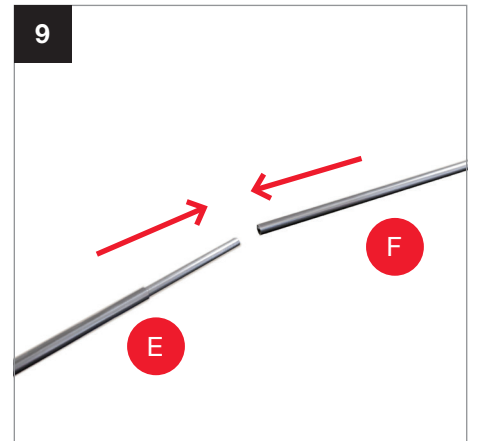

Setting up the Chroma Key FX 4x3m Background Kit

Setting up the Chroma Key FX 4x3m Background Kit