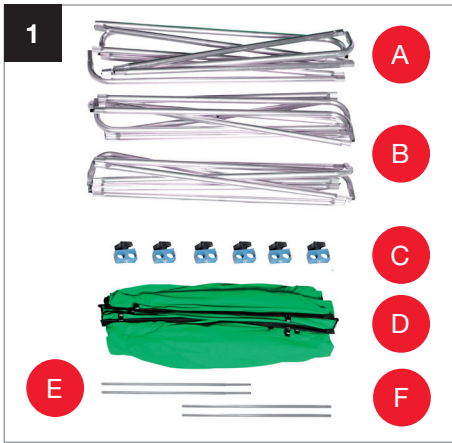

Setting up the Chroma Key FX 4x3m Background Kit

Setting up the Chroma Key FX 4x3m Background Kit