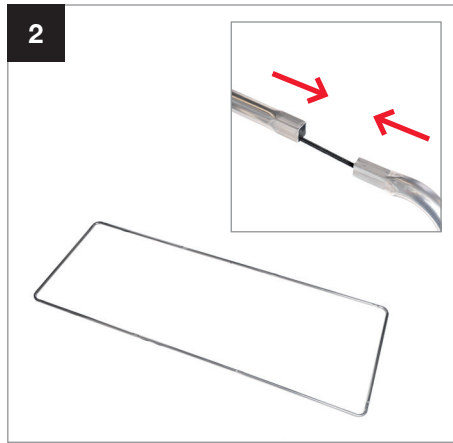

Setting up the Chroma Key FX 4x3m Background Kit

Setting up the Chroma Key FX 4x3m Background Kit