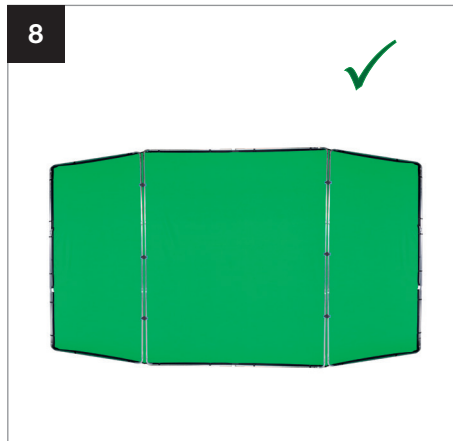

Setting up the Chroma Key FX 4x3m Background Kit

Setting up the Chroma Key FX 4x3m Background Kit