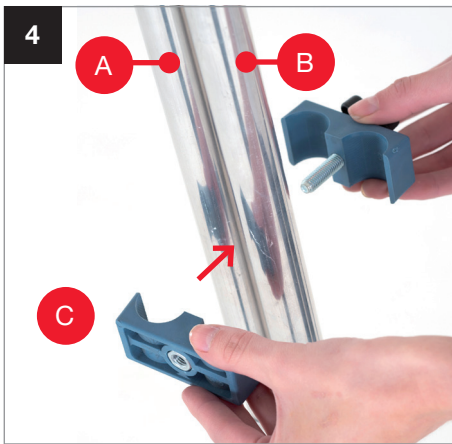

Setting up the Chroma Key FX 4x3m Background Kit

Setting up the Chroma Key FX 4x3m Background Kit